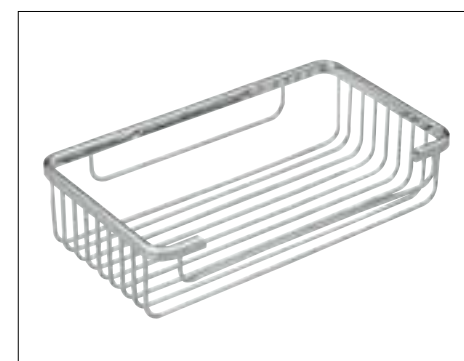

Ref. G00.710CL

Corbeille à pédale  
Waste bin with lid and pedal

Ref. G00.4RACK2

Porte-serviettes 650 x 350 mm  
Towel rail and stack 650x350 mm  
(25½"x13¾")

Ref. G00.527SGM

Barre de relèvement grand modèle  
Bath hand grip large size