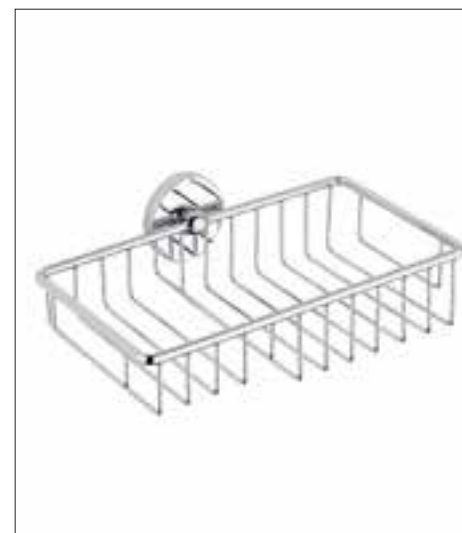

Ref. G7F.2620

Porte-savon et porte-éponge mural
Combined soap and sponge dish