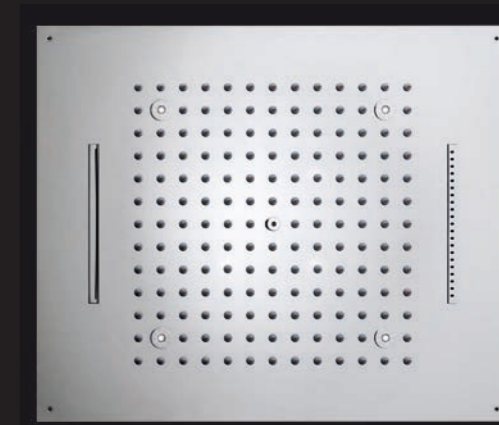

H38906  
DREAM 2 Functions  
Ceiling shower head

I00522  
YOKO WALL  
Shower head

H38905 - DREAM/2  
RGB Cromotherapy 2 Sprays  
570 x 470 mm

H38906 - DREAM/2  
RGB Cromotherapy 2 Sprays  
570 x 470 mm

H38907 - DREAM/3  
RGB Cromotherapy 3 Sprays  
570 x 470 mm