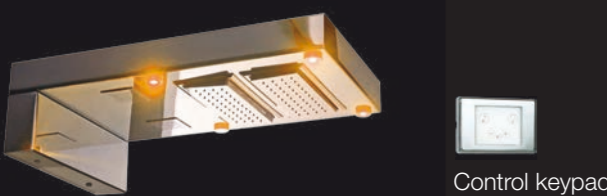

Control keypad

I02555 - AQUAVOLO - Cromotherapy  
485 x 211 x H243 mm

Control keyboard

I00555 - AQUAVOLO  
485 x 211 x H243 mm

I01550 - YORK - Music - Cromotherapy  
500 x 280 x H151 mm

Control keypad

I02550 - YORK - Cromotherapy  
500 x 280 x H151 mm