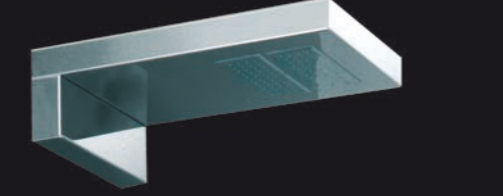

I00550 - YORK
500 x 280 x H151 mm

DREAM Flat RGB CROMOTHERAPY