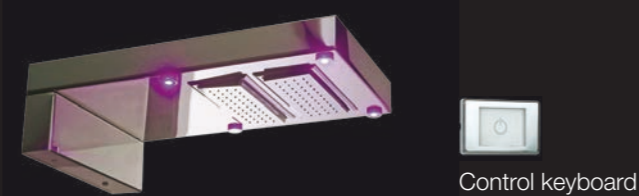

Control keypad

I02555 - AQUAVOLO - Cromotherapy  
485 x 211 x H243 mm

Control keyboard

I00555 - AQUAVOLO  
485 x 211 x H243 mm

I01550 - YORK - Music - Cromotherapy  
500 x 280 x H151 mm

Control keypad

I02550 - YORK - Cromotherapy  
500 x 280 x H151 mm