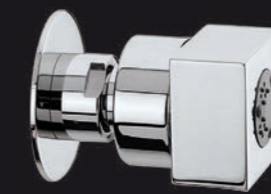

I00141
CUBIC MAS
Body jets