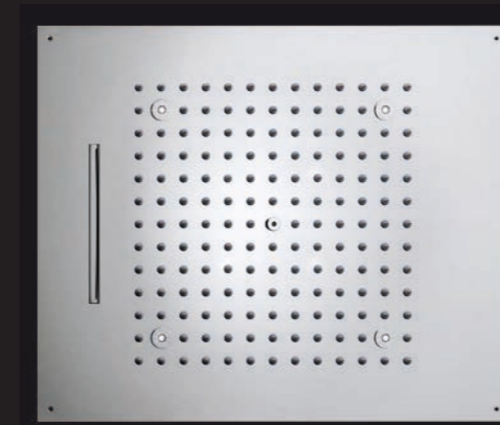

H38905 - DREAM/2
RGB Cromotherapy 2 Sprays
570 x 470 mm