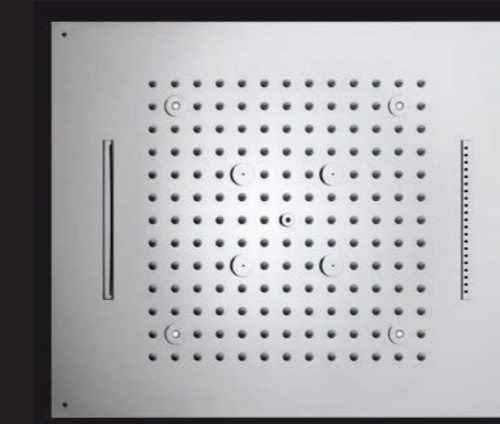

H38906  
DREAM 2 Functions  
Ceiling shower head

I00522  
YOKO WALL  
Shower head

H38905 - DREAM/2  
RGB Cromotherapy 2 Sprays  
570 x 470 mm

H38906 - DREAM/2  
RGB Cromotherapy 2 Sprays  
570 x 470 mm

H38907 - DREAM/3  
RGB Cromotherapy 3 Sprays  
570 x 470 mm