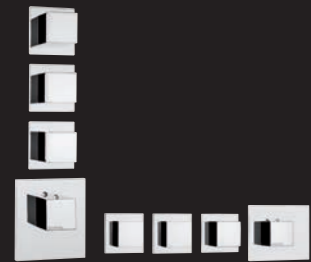

Z030204
Parti incasso Termostatico 1 uscita 3/4"
Concealed parts Thermostatic valve 3/4"
1 outlet

Z032205
Parti esterne 3 uscite
External parts with 3 outlets

Z030202
Parti incasso Termostatico 3 uscite 3/4"
Concealed parts Thermostatic valve 3/4"
3 outlets