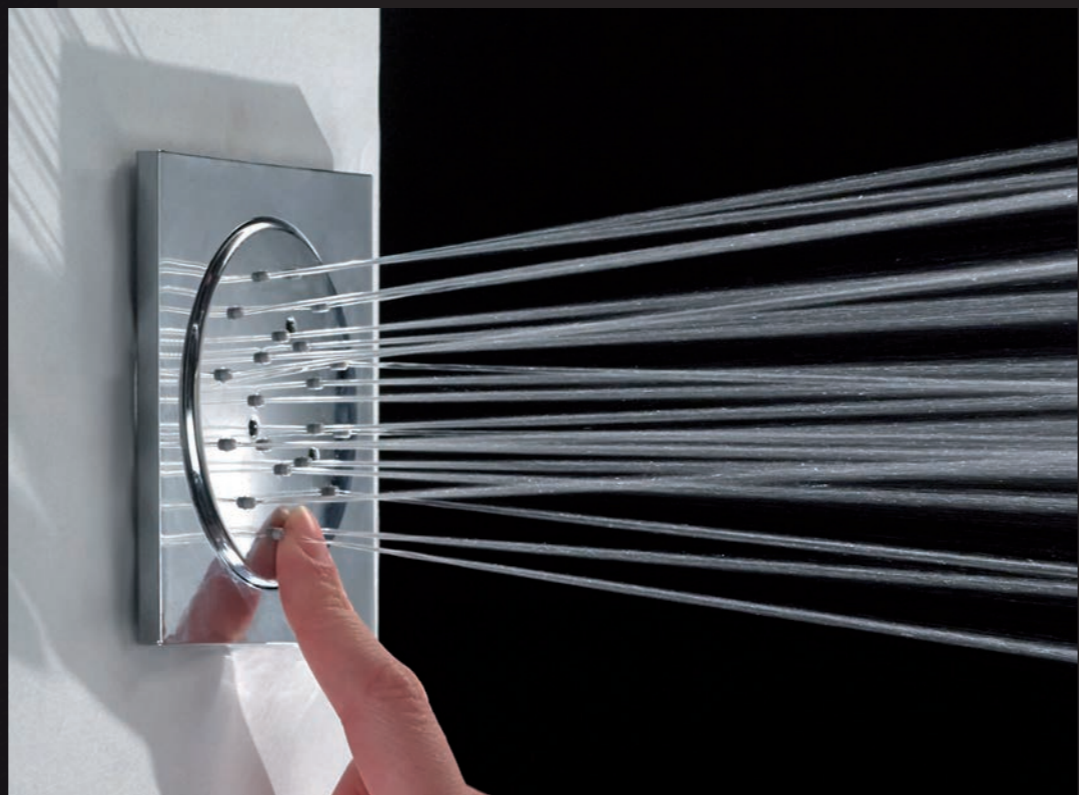

ORIENTABLE BODY JETS

I00197
TONDO REG
Body Jets

I00198
CUBIC REG
Body Jets

C13001
FLAT ONE
Shower kit

Z050202030
EIKON 4
Thermostatic electronic mixer lights