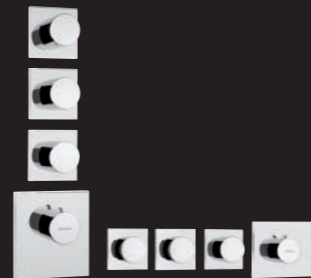

Z030204
Parti incasso Termostatico 1 uscita 3/4"
Concealed parts Thermostatic valve 3/4"
1 outlet

CUBE

MISCELATORI TERMOSTATICI / ALTA PORTATA

HIGH FLOW THERMOSTATIC MIXERS
THERMOSTAT-MISCHBATTERIE HOHER DURCHFLUSS-MITIGEURS
THERMOSTATIQUES HAUT DÉBIT
MEZCLADORA TERMOSTÁTICA FLUJO ALTO
ТЕРМОСТАТИЧЕСКИЕ СМЕСИТЕЛИ/ ВЫСОКОЙ ПРОПУСКНОЙ СПОСОБНОСТИ

Z031205
Parti esterne 3 uscite
External parts with 3 outlets

Z030202
Parti incasso Termostatico 3 uscite 3/4"
Concealed parts Thermostatic valve 3/4"
3 outlets

OKI

MISCELATORI TERMOSTATICI / ALTA PORTATA

HIGH FLOW THERMOSTATIC MIXERS
THERMOSTAT-MISCHBATTERIE HOHER DURCHFLUSS-MITIGEURS
THERMOSTATIQUES HAUT DÉBIT
MEZCLADORA TERMOSTÁTICA FLUJO ALTO
ТЕРМОСТАТИЧЕСКИЕ СМЕСИТЕЛИ/ ВЫСОКОЙ ПРОПУСКНОЙ СПОСОБНОСТИ