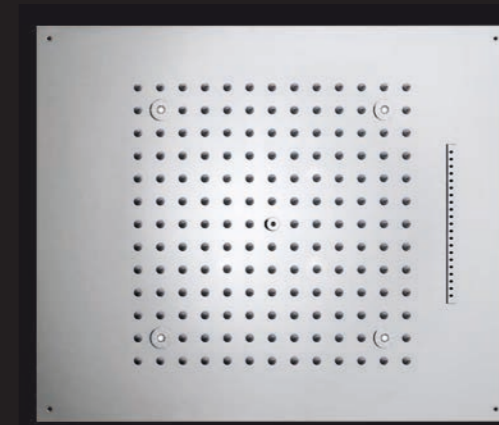

H38906 - DREAM/2
RGB Cromotherapy 2 Sprays
570 x 470 mm