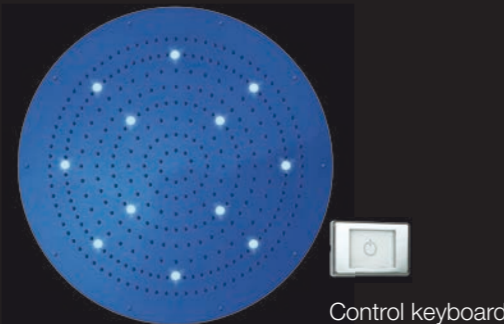

WI0374 - DREAM - XL
Flat light RGB Cromotherapy
Ø 1000 mm

Control keyboard