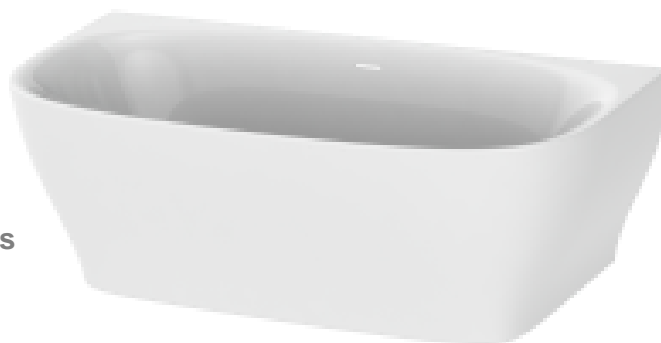

Article number	Standard overflow	Colour*	Price
0100-052 0100-252	round overflow slot overflow	white / white	2.255,00 EUR
0100-052 0100-252	round overflow slot overflow	white mat / white mat	2.710,00 EUR
0100-052 0100-252	round overflow slot overflow	bicolour glossy	2.935,00 EUR
0100-052 0100-252	round overflow slot overflow	bicolour mat	3.160,00 EUR
0100-052 0100-252	round overflow slot overflow	unicolour mat	3.610,00 EUR
0100-052 0100-252	round overflow slot overflow	gold (white ground) / white	3.385,00 EUR
0100-052 0100-252	round overflow slot overflow	gold (black ground) / white	4.060,00 EUR
0100-052 0100-252	round overflow slot overflow	silver (white ground) / white	3.385,00 EUR
0100-052 0100-252	round overflow slot overflow	silver (black ground) / white	4.060,00 EUR

*colour mat: ebony, anthracite, cement, klei

colour glossy: black, racing green, royal blue, bordeaux red

Waste kit options

bath waste kit A

Dimensions (l x w x h)

1800x800x600 mm

DREAM WALL