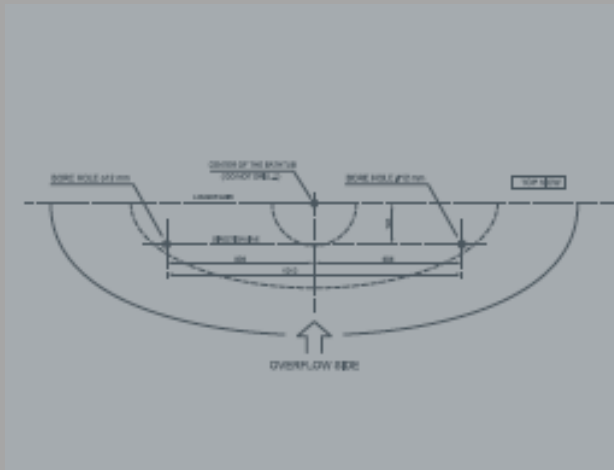

FIXING OPTIONS

Floorfix & Mounting

included

Floorfix and Wallfix – the unique concept of floor or wall fixation for freestanding and wall fixed bathtubs!

This set consists of appropriate fixation material (screws, & pins) to guarantee firm standing on the floor. Each bathtub is delivered with comprehensive floor drilling template and pictogram-mounting-instruction.

Available for all modern and some special designs (see specification)