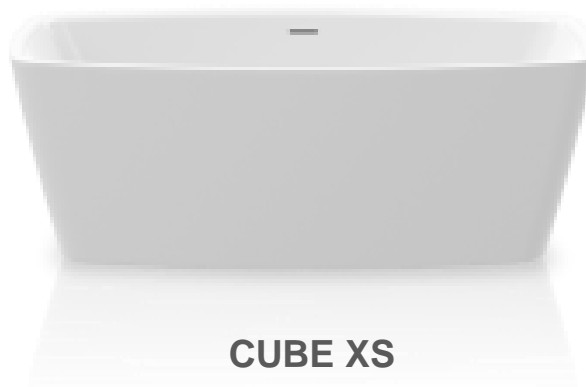

Article number	Standard overflow	Colour*	Price
0100-254	slot overflow	white / white	1.835,00 EUR
0100-254	slot overflow	white mat / white mat	2.205,00 EUR
0100-254	slot overflow	bicolour glossy	2.385,00 EUR
0100-254	slot overflow	bicolour mat	3.570,00 EUR
0100-254	slot overflow	unicolour mat	2.940,00 EUR
0100-254	slot overflow	gold (white ground) / white	2.755,00 EUR
0100-254	slot overflow	gold (black ground) / white	3.305,00 EUR
0100-254	slot overflow	silver (white ground) / white	2.755,00 EUR
0100-254	slot overflow	silver (black ground) / white	3.305,00 EUR

*colour mat: ebony, anthracite, cement, klei   colour glossy: black, racing green, royal blue, bordeaux red

Waste kit options

bath waste kit A

CUBE XS

Dimensions (l x w x h)

1550x800x600 mm