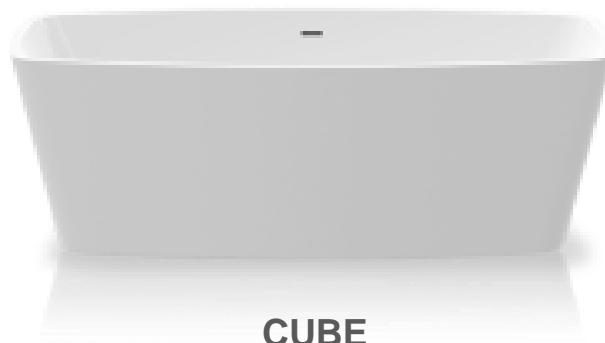

Article number	Standard overflow	Colour*	Price
0100-284	slot overflow	white / white	2.155,00 EUR
0100-284	slot overflow	white mat / white mat	2.590,00 EUR
0100-284	slot overflow	bicolour glossy	2.805,00 EUR
0100-284	slot overflow	bicolour mat	3.020,00 EUR
0100-284	slot overflow	unicolour mat	3.450,00 EUR
0100-284	slot overflow	gold (white ground) / white	3.235,00 EUR
0100-284	slot overflow	gold (black ground) / white	3.880,00 EUR
0100-284	slot overflow	silver (white ground) / white	3.235,00 EUR
0100-284	slot overflow	silver (black ground) / white	3.880,00 EUR

*colour mat: ebony, anthracite, cement, klei   colour glossy: black, racing green, royal blue, bordeaux red

Waste kit options
bath waste kit A

Dimensions (l x w x h)
1700x800x600 mm

CUBE