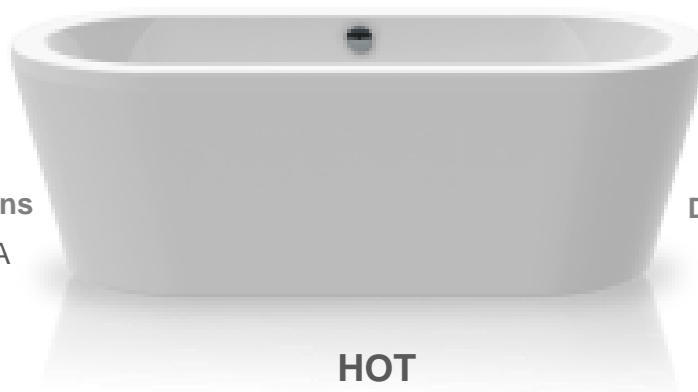

Article number	Standard overflow	Colour*	Price
0100-072 0100-272	round overflow slot overflow	white / white	1.725,00 EUR
0100-072 0100-272	round overflow slot overflow	white mat / white mat	2.070,00 EUR
0100-072 0100-272	round overflow slot overflow	bicolour glossy	2.245,00 EUR
0100-072 0100-272	round overflow slot overflow	bicolour mat	2.415,00 EUR
0100-072 0100-272	round overflow slot overflow	unicolour mat	2.760,00 EUR
0100-072 0100-272	round overflow slot overflow	gold (white ground) / white	2.590,00 EUR
0100-072 0100-272	round overflow slot overflow	gold (black ground) / white	3.105,00 EUR
0100-072 0100-272	round overflow slot overflow	silver (white ground) / white	2.590,00 EUR
0100-072 0100-272	round overflow slot overflow	silver (black ground) / white	3.105,00 EUR

*colour mat: ebony, anthracite, cement, klei

colour glossy: black, racing green, royal blue, bordeaux red

Waste kit options

bath waste kit A

Dimensions (l x w x h)

1800x800x600 mm

HOT