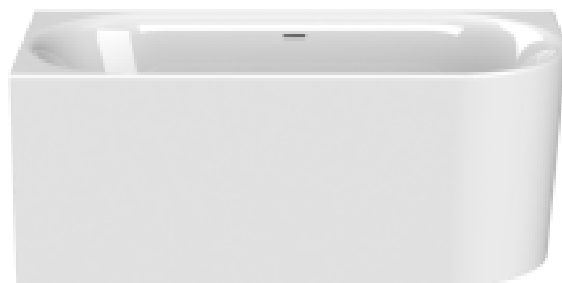

Article number	Standard overflow	Colour*	Price
0100-032 0100-232	round overflow slot overflow	white / white	1.725,00 EUR
0100-032 0100-232	round overflow slot overflow	white mat / white mat	2.070,00 EUR
0100-032 0100-232	round overflow slot overflow	bicolour glossy	2.245,00 EUR
0100-032 0100-232	round overflow slot overflow	bicolour mat	2.415,00 EUR
0100-032 0100-232	round overflow slot overflow	unicolour mat	2.760,00 EUR
0100-032 0100-232	round overflow slot overflow	gold (white ground) / white	2.590,00 EUR
0100-032 0100-232	round overflow slot overflow	gold (black ground) / white	3.105,00 EUR
0100-032 0100-232	round overflow slot overflow	silver (white ground) / white	2.590,00 EUR
0100-032 0100-232	round overflow slot overflow	silver (black ground) / white	3.105,00 EUR

*colour mat: ebony, anthracite, cement, klei

colour glossy: black, racing green, royal blue, bordeaux red

Waste kit options

bath waste kit A

Dimensions (l x w x h)

1800x800x600 mm

FRESH RIGHT