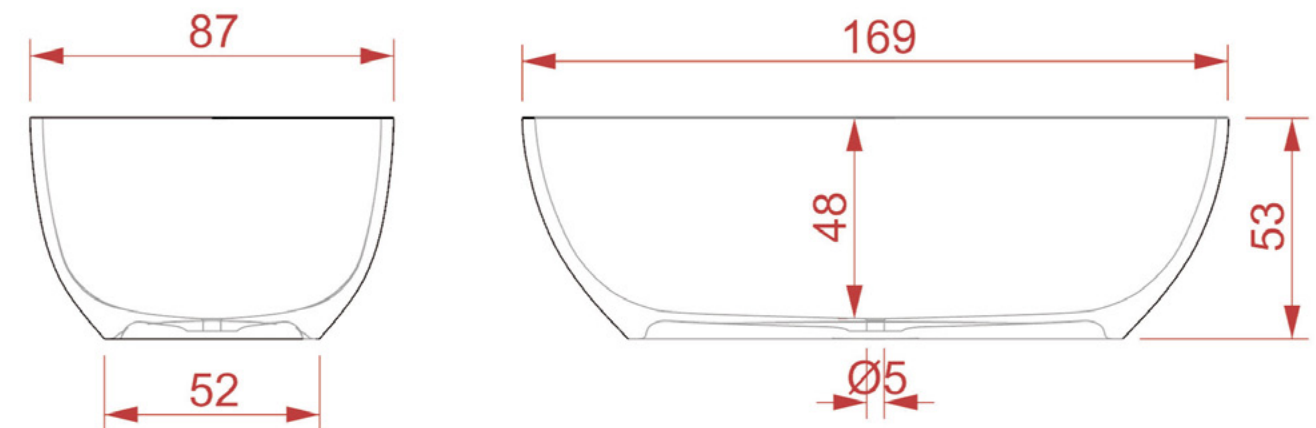

MATT

ARTICLE	MATT		COLORS
FLW001	01 05	4 100,00 €	○ white
FLW001	03 05	5 450,00 €	● black
FLW001	12 05	5 450,00 €	● zync yellow
FLW001	13 05	5 450,00 €	● orange cameo
FLW001	14 05	5 450,00 €	● red coral
FLW001	15 05	5 450,00 €	● grey olive
FLW001	16 05	5 450,00 €	● blue sapphire
FLW001	02 05	5 450,00 €	● champagne acquarello
FLW001	32 05	5 450,00 €	● blue acquarello
FLW001	33 05	5 450,00 €	● pink acquarello
FLW001	34 05	5 450,00 €	● grey acquarello
FLW001	35 05	5 450,00 €	● green acquarello

GLOSSY WHITE INSIDE/ PAINTED GLOSSY OUTSIDE

ARTICLE	GLOSSY WHITE INSIDE/ PAINTED GLOSSY OUTSIDE		COLORS
FLW001			○ white
FLW001	01 03	5 600,00 €	● black
FLW001	01 12	5 600,00 €	● zync yellow
FLW001	01 13	5 600,00 €	● orange cameo
FLW001	01 14	5 600,00 €	● red coral
FLW001	01 15	5 600,00 €	● grey olive
FLW001	01 16	5 600,00 €	● blue sapphire
FLW001	01 02	5 600,00 €	● champagne acquarello
FLW001	01 32	5 600,00 €	● blue acquarello
FLW001	01 33	5 600,00 €	● pink acquarello
FLW001	01 34	5 600,00 €	● grey acquarello
FLW001	01 35	5 600,00 €	● green acquarello