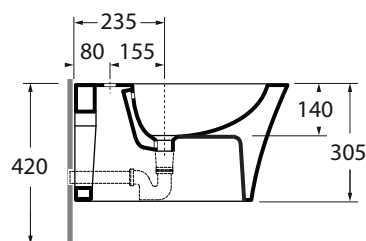

Bidet Hera terra monoforo.
Hera floor standing bidet 1 tap hole.

HEVKSPE00000

sanitari sospesi 57/wall hung sanitary wares

Vaso Hera sospeso Easy Clean.
Hera wall-hung WC Easy-Clean.

HEBKS000000M

sanitari sospesi 57/wall hung sanitary wares

Bidet Hera sospeso monoforo.
Hera wall-hung bidet 1 taphole.

CODE	DESCRIPTION	PICTURE	SIZE (mm)	PRICELIST (€)
HEVCTPE00000BI	FLOOR STANDING EASY CLEAN WC		570x380 H420	€ 460,00
HEBIT000000MBI	FLOOR STANDING BIDET		570x380 H420	€ 460,00
HEVKSPE00000BI	WALL HUNG EASY CLEAN WC + FIXING		570x380 H365	€ 460,00
HEBKS000000MBI	WALL HUNG BIDET + FIXING		570x380 h365	€ 460,00
HER1800/F	THERMOSETTING SOFT CLOSE SEAT COVER		465x380 H020	€ 170,00
HELP06343T0MBI	WALL HUNG/OVER COUNTER WASHBASIN		630x430 H145	€ 360,00
HELF06343T0MBI	FREE STANDING WASHBASIN		630x430 H850	€ 1.400,00
PILCE	CERAMIC FREE FLOW DRAIN		Ø 40	€ 83,00