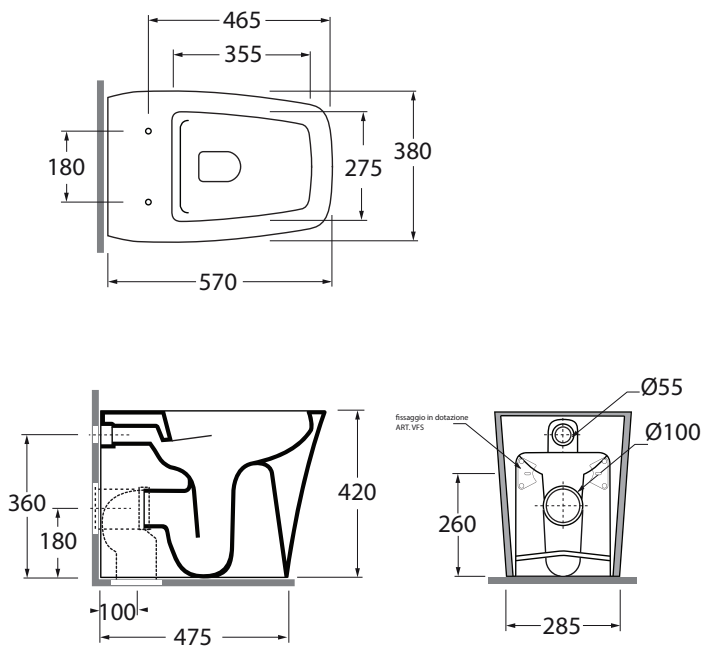

AZZURRA®

HERA

HEVCTPE00000

sanitari terra 56/ floor mounted sanitary wares

Vaso Hera terra Easy Clean con scarico a parete trasformabile a terra.
Hera wall/floor trap WC Easy-Clean.

HEBIT000000M

sanitari terra 57/floor mounted sanitary wares

Bidet Hera terra monoforo.
Hera floor standing bidet 1 tap hole.

HEVKSPE00000

sanitari sospesi 57/wall hung sanitary wares

Vaso Hera sospeso Easy Clean.
Hera wall-hung WC Easy-Clean.

HEBKS000000M

sanitari sospesi 57/wall hung sanitary wares

Bidet Hera sospeso monoforo.
Hera wall-hung bidet 1 taphole.

CODE	DESCRIPTION	PICTURE	SIZE (mm)	PRICELIST (€)
HEVCTPE00000BI	FLOOR STANDING EASY CLEAN WC		570x380 H420	€ 460,00
HEBIT000000MBI	FLOOR STANDING BIDET		570x380 H420	€ 460,00
HEVKSPE00000BI	WALL HUNG EASY CLEAN WC + FIXING		570x380 H365	€ 460,00
HEBKS000000MBI	WALL HUNG BIDET + FIXING		570x380 h365	€ 460,00
HER1800/F	THERMOSETTING SOFT CLOSE SEAT COVER		465x380 H020	€ 170,00
HELP06343T0MBI	WALL HUNG/OVER COUNTER WASHBASIN		630x430 H145	€ 360,00
HELF06343T0MBI	FREE STANDING WASHBASIN		630x430 H850	€ 1.400,00
PILCE	CERAMIC FREE FLOW DRAIN		Ø 40	€ 83,00