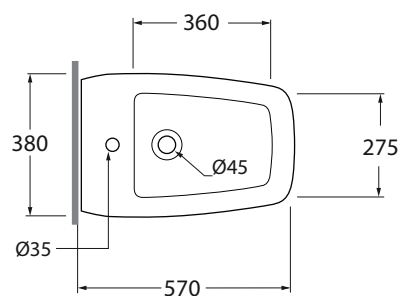

Bidet Hera terra monoforo.
Hera floor standing bidet 1 tap hole.

HEVKSPE00000

sanitari sospesi 57/wall hung sanitary wares

Vaso Hera sospeso Easy Clean.
Hera wall-hung WC Easy-Clean.

HEBKS000000M

sanitari sospesi 57/wall hung sanitary wares

Bidet Hera sospeso monoforo.
Hera wall-hung bidet 1 taphole.

CODE	DESCRIPTION	PICTURE	SIZE (mm)	PRICELIST (€)
HEVCTPE00000BI	FLOOR STANDING EASY CLEAN WC		570x380 H420	€ 460,00
HEBIT000000MBI	FLOOR STANDING BIDET		570x380 H420	€ 460,00
HEVKSPE00000BI	WALL HUNG EASY CLEAN WC + FIXING		570x380 H365	€ 460,00
HEBKS000000MBI	WALL HUNG BIDET + FIXING		570x380 h365	€ 460,00
HER1800/F	THERMOSETTING SOFT CLOSE SEAT COVER		465x380 H020	€ 170,00
HELP06343T0MBI	WALL HUNG/OVER COUNTER WASHBASIN		630x430 H145	€ 360,00
HELF06343T0MBI	FREE STANDING WASHBASIN		630x430 H850	€ 1.400,00
PILCE	CERAMIC FREE FLOW DRAIN		Ø 40	€ 83,00