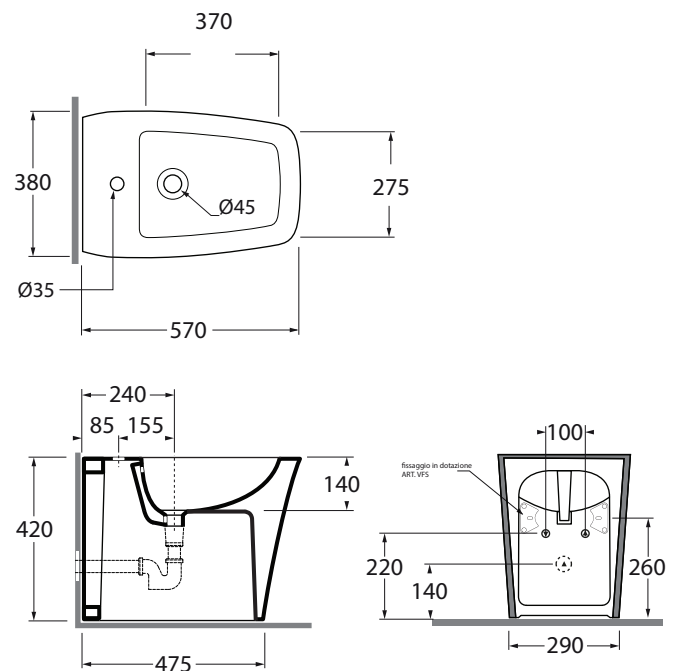

AZZURRA®

HERA

HEVCTPE00000

sanitari terra 56/ floor mounted sanitary wares

Vaso Hera terra Easy Clean con scarico a parete trasformabile a terra.
Hera wall/floor trap WC Easy-Clean.

HEBIT000000M

sanitari terra 57/floor mounted sanitary wares

Bidet Hera terra monoforo.
Hera floor standing bidet 1 tap hole.

HEVKSPE00000

sanitari sospesi 57/wall hung sanitary wares

Vaso Hera sospeso Easy Clean.
Hera wall-hung WC Easy-Clean.

HEBKS000000M

sanitari sospesi 57/wall hung sanitary wares

Bidet Hera sospeso monoforo.
Hera wall-hung bidet 1 taphole.

CODE	DESCRIPTION	PICTURE	SIZE (mm)	PRICELIST (€)
HEVCTPE00000BI	FLOOR STANDING EASY CLEAN WC		570x380 H420	€ 460,00
HEBIT000000MBI	FLOOR STANDING BIDET		570x380 H420	€ 460,00
HEVKSPE00000BI	WALL HUNG EASY CLEAN WC + FIXING		570x380 H365	€ 460,00
HEBKS000000MBI	WALL HUNG BIDET + FIXING		570x380 h365	€ 460,00
HER1800/F	THERMOSETTING SOFT CLOSE SEAT COVER		465x380 H020	€ 170,00
HELP06343T0MBI	WALL HUNG/OVER COUNTER WASHBASIN		630x430 H145	€ 360,00
HELF06343T0MBI	FREE STANDING WASHBASIN		630x430 H850	€ 1.400,00
PILCE	CERAMIC FREE FLOW DRAIN		Ø 40	€ 83,00