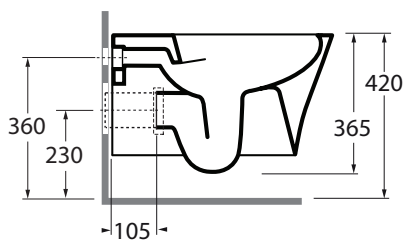

Bidet Hera terra monoforo.
Hera floor standing bidet 1 tap hole.

HEVKSPE00000

sanitari sospesi 57/wall hung sanitary wares

Vaso Hera sospeso Easy Clean.
Hera wall-hung WC Easy-Clean.

HEBKS000000M

sanitari sospesi 57/wall hung sanitary wares

Bidet Hera sospeso monoforo.
Hera wall-hung bidet 1 taphole.

CODE	DESCRIPTION	PICTURE	SIZE (mm)	PRICELIST (€)
HEVCTPE00000BI	FLOOR STANDING EASY CLEAN WC		570x380 H420	€ 460,00
HEBIT000000MBI	FLOOR STANDING BIDET		570x380 H420	€ 460,00
HEVKSPE00000BI	WALL HUNG EASY CLEAN WC + FIXING		570x380 H365	€ 460,00
HEBKS000000MBI	WALL HUNG BIDET + FIXING		570x380 h365	€ 460,00
HER1800/F	THERMOSETTING SOFT CLOSE SEAT COVER		465x380 H020	€ 170,00
HELP06343T0MBI	WALL HUNG/OVER COUNTER WASHBASIN		630x430 H145	€ 360,00
HELF06343T0MBI	FREE STANDING WASHBASIN		630x430 H850	€ 1.400,00
PILCE	CERAMIC FREE FLOW DRAIN		Ø 40	€ 83,00