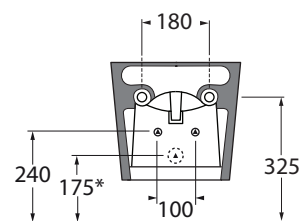

Bidet Hera terra monoforo.
Hera floor standing bidet 1 tap hole.

HEVKSPE00000

sanitari sospesi 57/wall hung sanitary wares

Vaso Hera sospeso Easy Clean.
Hera wall-hung WC Easy-Clean.

HEBKS000000M

sanitari sospesi 57/wall hung sanitary wares

Bidet Hera sospeso monoforo.
Hera wall-hung bidet 1 taphole.

CODE	DESCRIPTION	PICTURE	SIZE (mm)	PRICELIST (€)
HEVCTPE00000BI	FLOOR STANDING EASY CLEAN WC		570x380 H420	€ 460,00
HEBIT000000MBI	FLOOR STANDING BIDET		570x380 H420	€ 460,00
HEVKSPE00000BI	WALL HUNG EASY CLEAN WC + FIXING		570x380 H365	€ 460,00
HEBKS000000MBI	WALL HUNG BIDET + FIXING		570x380 h365	€ 460,00
HER1800/F	THERMOSETTING SOFT CLOSE SEAT COVER		465x380 H020	€ 170,00
HELP06343T0MBI	WALL HUNG/OVER COUNTER WASHBASIN		630x430 H145	€ 360,00
HELF06343T0MBI	FREE STANDING WASHBASIN		630x430 H850	€ 1.400,00
PILCE	CERAMIC FREE FLOW DRAIN		Ø 40	€ 83,00