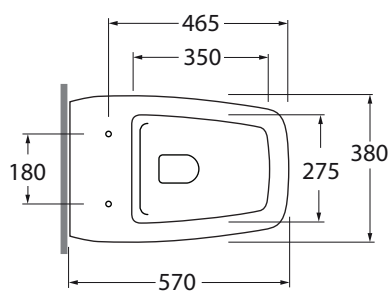

Bidet Hera terra monoforo.
Hera floor standing bidet 1 tap hole.

HEVKSPE00000

sanitari sospesi 57/wall hung sanitary wares

Vaso Hera sospeso Easy Clean.
Hera wall-hung WC Easy-Clean.

HEBKS000000M

sanitari sospesi 57/wall hung sanitary wares

Bidet Hera sospeso monoforo.
Hera wall-hung bidet 1 taphole.

CODE	DESCRIPTION	PICTURE	SIZE (mm)	PRICELIST (€)
HEVCTPE00000BI	FLOOR STANDING EASY CLEAN WC		570x380 H420	€ 460,00
HEBIT000000MBI	FLOOR STANDING BIDET		570x380 H420	€ 460,00
HEVKSPE00000BI	WALL HUNG EASY CLEAN WC + FIXING		570x380 H365	€ 460,00
HEBKS000000MBI	WALL HUNG BIDET + FIXING		570x380 h365	€ 460,00
HER1800/F	THERMOSETTING SOFT CLOSE SEAT COVER		465x380 H020	€ 170,00
HELP06343T0MBI	WALL HUNG/OVER COUNTER WASHBASIN		630x430 H145	€ 360,00
HELF06343T0MBI	FREE STANDING WASHBASIN		630x430 H850	€ 1.400,00
PILCE	CERAMIC FREE FLOW DRAIN		Ø 40	€ 83,00