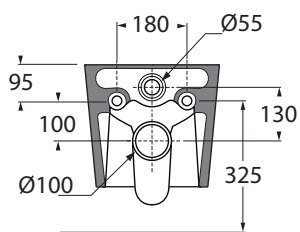

Bidet Hera terra monoforo.
Hera floor standing bidet 1 tap hole.

HEVKSPE00000

sanitari sospesi 57/wall hung sanitary wares

Vaso Hera sospeso Easy Clean.
Hera wall-hung WC Easy-Clean.

HEBKS000000M

sanitari sospesi 57/wall hung sanitary wares

Bidet Hera sospeso monoforo.
Hera wall-hung bidet 1 taphole.

CODE	DESCRIPTION	PICTURE	SIZE (mm)	PRICELIST (€)
HEVCTPE00000BI	FLOOR STANDING EASY CLEAN WC		570x380 H420	€ 460,00
HEBIT000000MBI	FLOOR STANDING BIDET		570x380 H420	€ 460,00
HEVKSPE00000BI	WALL HUNG EASY CLEAN WC + FIXING		570x380 H365	€ 460,00
HEBKS000000MBI	WALL HUNG BIDET + FIXING		570x380 h365	€ 460,00
HER1800/F	THERMOSETTING SOFT CLOSE SEAT COVER		465x380 H020	€ 170,00
HELP06343T0MBI	WALL HUNG/OVER COUNTER WASHBASIN		630x430 H145	€ 360,00
HELF06343T0MBI	FREE STANDING WASHBASIN		630x430 H850	€ 1.400,00
PILCE	CERAMIC FREE FLOW DRAIN		Ø 40	€ 83,00