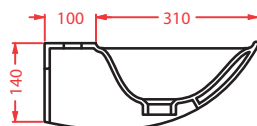

THL002 THE ONE

consolle 90
consolle 90