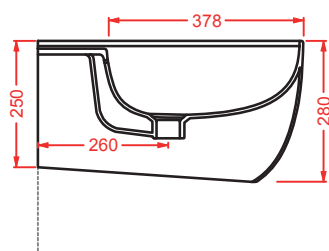

THB001 THE ONE

bidet sospeso
wall-hung bidet