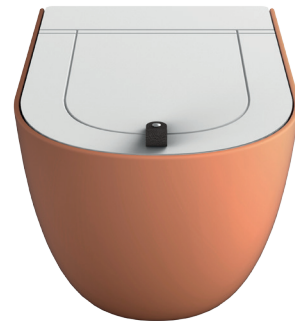

arancio cammeo
orange cameo