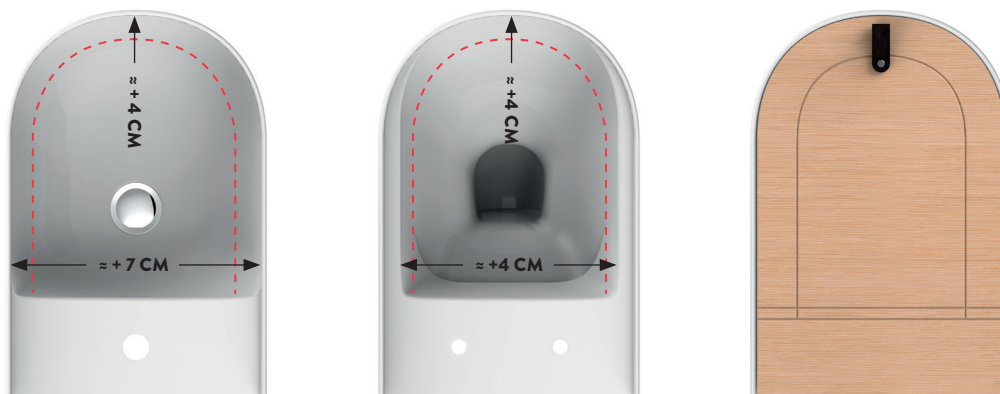

The inset seat cover highlights the thin rim even when closed, respecting the formal simmetry with the bidet. The collection The.One becomes enriched through the introduction of a new thin-rim Consolle characterized by elegant and soft lines, minimal shapes and contained dimensions. A special aesthetical device on the surface of the basin allows a combination of two ultra-resistant-thin sheets by Wood-Skin® technology to be mounted. These sheets can be unfolded creating a flat surface – where objects can be laid - that modifies the whole aesthetics and functionality of the basin. The unfolding of the sheets can be flexibly modulated leaving the lateral surfaces partially or totally covered.

THB001

THV001+
THA001

THV001 +
THA001

THB001

THE FIRST EDGELESS RANGE

EDGELESS

Prima serie di sanitari a bordo fino con estetica unica ed innovativa depositata (004106912-0001 e 0002) e bacino più grande a parità di dimensioni.

First-ever series of thin rim sanitary-ware with a unique and revolutionary patented aesthetics (004106912-0001 e 0002) and bigger bowl in same dimensions.

dimensione approssimativa bacino standard
rough dimensions of standard bowl

EDGELESS + RIMLESS WC

RIMLESS

La tecnologia rimless, con la conseguente eliminazione della brida, permette di togliere la camera ceramica e ridurre il bordo al minimo, ottenendo un'estetica ancora più minimal.