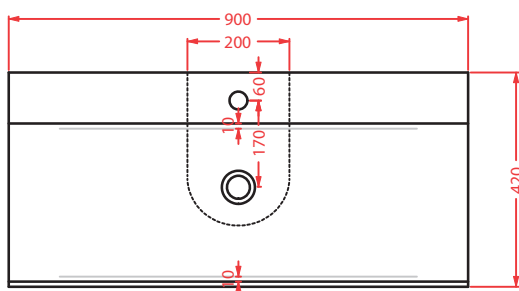

THL002 THE ONE

consolle 90
consolle 90