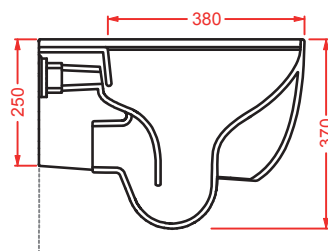

THV001 THE ONE

vaso sospeso
wall-hung WC