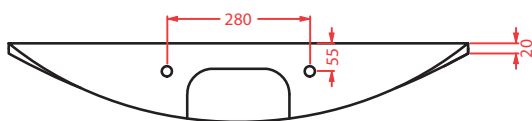

THL002 THE ONE

consolle 90
consolle 90