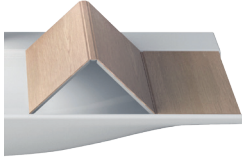

colore	codice	kg	pz. pallet Italia	pz. pallet Export	euro
THE ONE		THA002 80	3	-	-	300
cover hi-tech per consolle finitura bianco matt						
<i>hi-tech cover for consolle in matt white finish</i>						
		THA002 81	3	-	-	300
cover hi-tech per consolle finitura nero matt						
<i>hi-tech cover for consolle in matt black finish</i>						
		THA002 82	3	-	-	300
cover hi-tech per consolle finitura rovere						
<i>hi-tech cover for consolle in oak finish</i>						
		THA002 83	3	-	-	300
cover hi-tech per consolle finitura noce canaletto						
<i>hi-tech cover for consolle in black walnut finish</i>						
		THA002 79	3	-	-	300
cover hi-tech per consolle finitura inox						
<i>hi-tech cover for consolle in inox finish</i>						
		THA002 78	3	-	-	300
cover hi-tech per consolle finitura titanio						
<i>hi-tech cover for consolle in titanium finish</i>						
		THA002 77	3	-	-	300
cover hi-tech per consolle finitura rame						
<i>hi-tech cover for consolle in copper finish</i>						
		THA002 73	3	-	-	300
cover hi-tech per consolle finitura oro						
<i>hi-tech cover for consolle in gold finish</i>