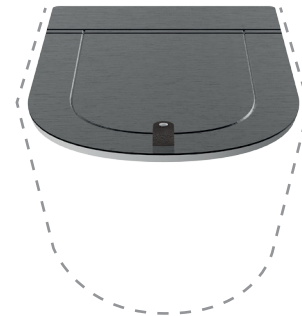

●
titanio
titanium