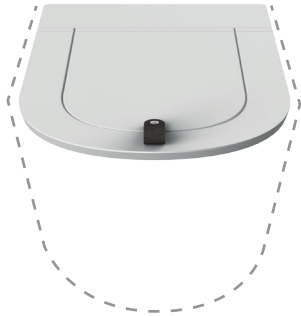

THE ONE WC SEAT/VARIATIONS

finiture - finishes...

○
bianco matt
matt white