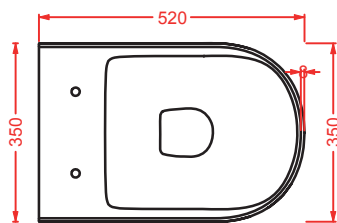

THV001 THE ONE

vaso sospeso
wall-hung WC