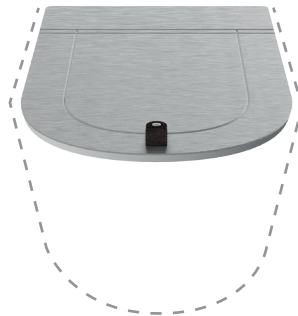

THE ONE WC SEAT/VARIATIONS

finiture - finishes...

●
inox
inox