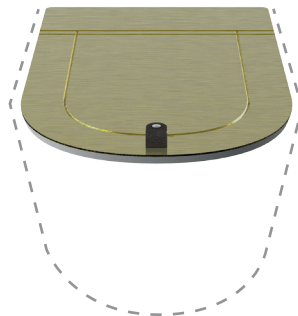

THE ONE WC SEAT/VARIATIONS

finiture - finishes...

●
oro
gold