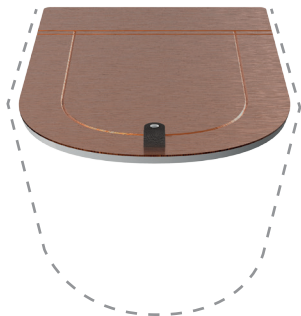

●
rame
copper