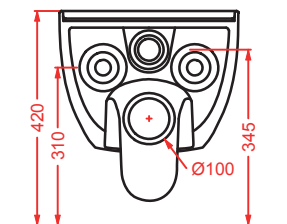

THV001 THE ONE

vaso sospeso
wall-hung WC