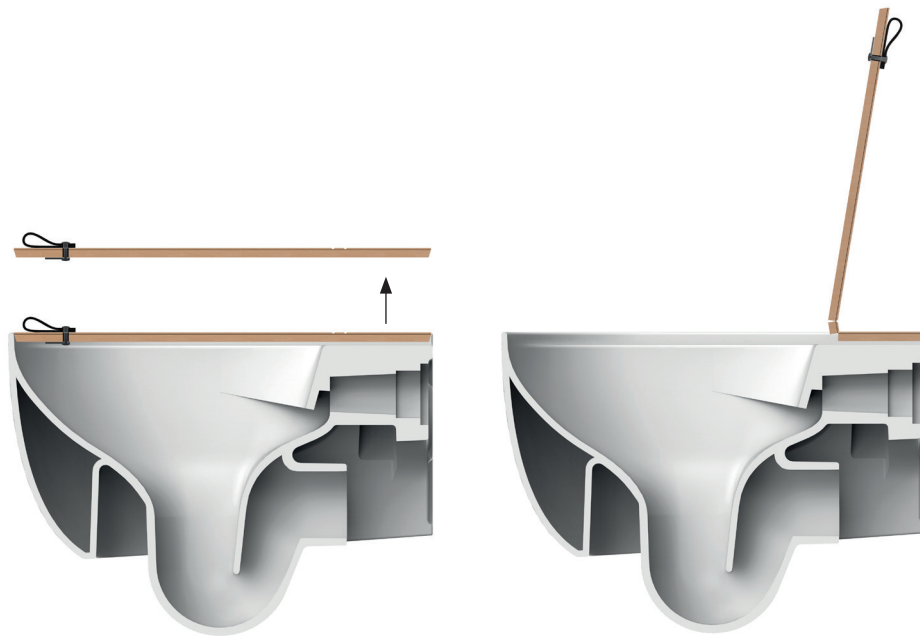

The inset seat cover highlights the thin rim even when closed, respecting the formal simmetry with the bidet. The collection The.One becomes enriched through the introduction of a new thin-rim Consolle characterized by elegant and soft lines, minimal shapes and contained dimensions. A special aesthetical device on the surface of the basin allows a combination of two ultra-resistant-thin sheets by Wood-Skin® technology to be mounted. These sheets can be unfolded creating a flat surface – where objects can be laid - that modifies the whole aesthetics and functionality of the basin. The unfolding of the sheets can be flexibly modulated leaving the lateral surfaces partially or totally covered.

EDGELESS + RIMLESS WC

RIMLESS

La tecnologia rimless, con la conseguente eliminazione della brida, permette di togliere la camera ceramica e ridurre il bordo al minimo, ottenendo un'estetica ancora più minimal.

Without the rim, this technology allows the elimination of the ceramic chamber and the reduction of edge for enhanced minimal and clean aesthetics.

HINGELESS SEAT

HINGELESS

patent pending

La tecnologia Wood-skin® permette di ricavare il sedile dalla fresatura di un'unica lastra composta da due strati di materiale (PMMA e HPL / tranciato legno) inframezzati da un tessuto polimerico tecnico ad alta resistenza (resistenza a trazione ~50N/cm).

1

sedile ultra sottile (10mm)
senza cerniere

ultra slim seat (10mm)
with NO hinges

2

sedile incassato e continuo
fino a parete che evidenzia il bordo fino

the back to wall inset seat
highlights the thin rim